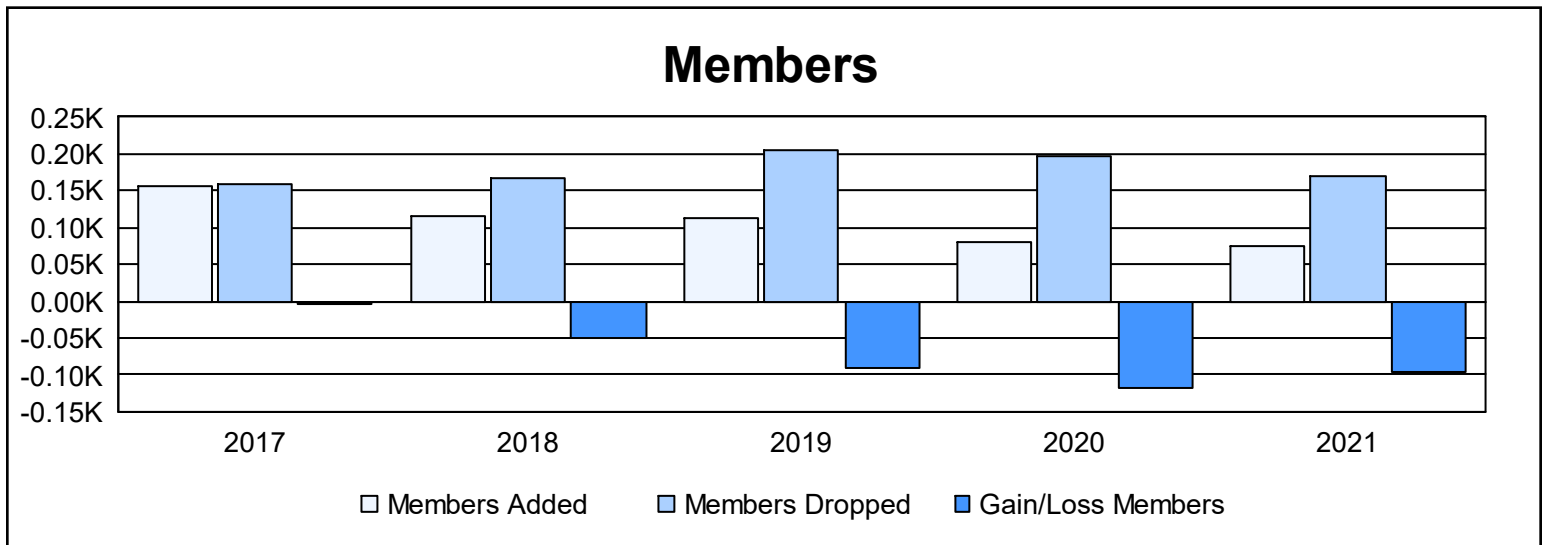

Year	New Clubs	Dropped Clubs	Gain/ Loss Clubs	New Members	Charter Members	Reinstate Members	Transfer Members	Total Member Added	Total Members Dropped	Gain/ Loss Members
2016-2017	0	0	0	151	0	3	1	155	160	-5
2017-2018	0	0	0	114	0	1	1	116	166	-50
2018-2019	0	1	-1	107	0	2	5	114	205	-91
2019-2020	0	0	0	75	0	4	2	81	198	-117
2020-2021	0	3	-3	73	0	2	1	76	171	-95
<b>Average</b>	<b>0</b>	<b>1</b>	<b>-1</b>	<b>104</b>	<b>0</b>	<b>2</b>	<b>2</b>	<b>108</b>	<b>180</b>	<b>-72</b>

### Membership Composition June 2021 Cumulative