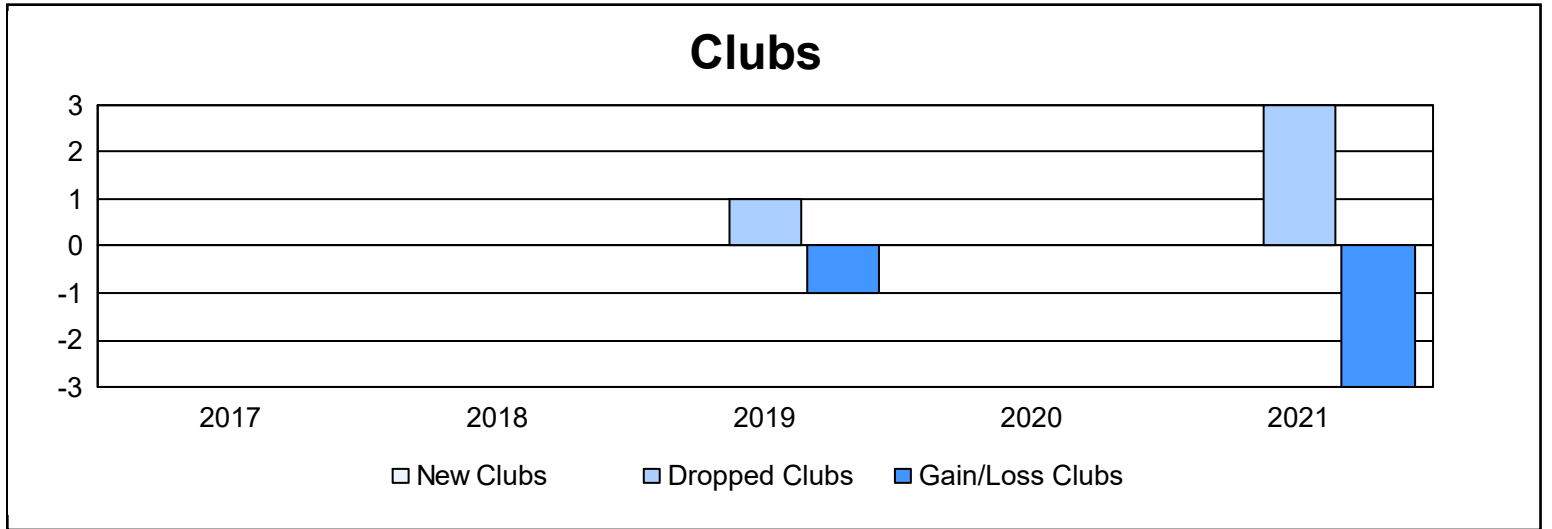

Year	New Clubs	Dropped Clubs	Gain/ Loss Clubs	New Members	Charter Members	Reinstate Members	Transfer Members	Total Member Added	Total Members Dropped	Gain/ Loss Members
2016-2017	0	0	0	151	0	3	1	155	160	-5
2017-2018	0	0	0	114	0	1	1	116	166	-50
2018-2019	0	1	-1	107	0	2	5	114	205	-91
2019-2020	0	0	0	75	0	4	2	81	198	-117
2020-2021	0	3	-3	73	0	2	1	76	171	-95
<b>Average</b>	<b>0</b>	<b>1</b>	<b>-1</b>	<b>104</b>	<b>0</b>	<b>2</b>	<b>2</b>	<b>108</b>	<b>180</b>	<b>-72</b>

### Membership Composition June 2021 Cumulative